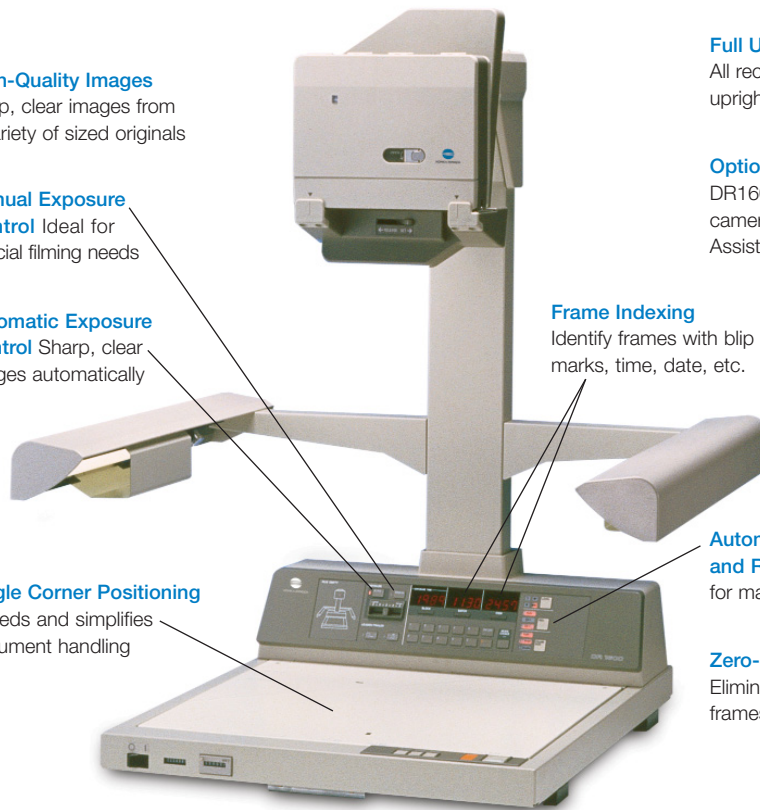

Single Corner Positioning Document filming made simple — only a single corner needs to be positioned correctly.

Intelligent Planetary Microfilm Recorder. The intelligent desktop microfilm camera for today's microfilming needs. Fast, simple, and versatile. Automatic aperture size selection (single frame or double frame), frame indexing, and single corner positioning maximize productivity, image quality, and ease of use.

RS-232C Interface
Foot Switch
6-Digit Resettable
Mechanical Counter

High-Quality Images

Crisp, clear images from a variety of sized originals

Manual Exposure Control

Ideal for special filming needs

Automatic Exposure Control

Sharp, clear images automatically

Single Corner Positioning

Speeds and simplifies document handling

Frame Indexing

Identify frames with blip marks, time, date, etc.

Full Upright Images

All recorded images are upright for easy viewing

Optional RS-232C Interface

DR1600 becomes a data entry camera or C.A.R. (Computer Assisted Retrieval) system

Automatic Focus and Reduction

No need for manual adjustments

Zero-Space Filming

Eliminates gap between frames, reduces flickering